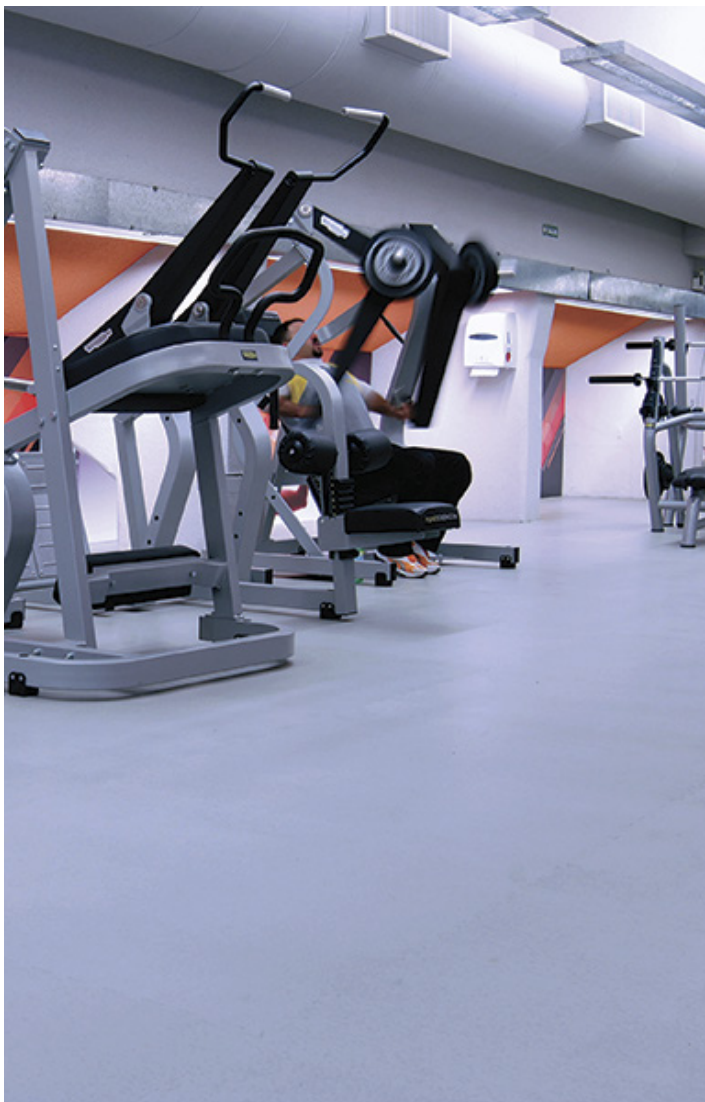

rubber flooring

Project profile

Name: **Gimnasio Megatlon**

Location: **Buenos Aires - Argentina**

Year: **2009**

Product: **Geo tx SE
Solval**

INDELVAL S.A.I.C.

Pje. Carabelas 1022/24, V. Madero - B1768CMB - Buenos Aires, ARGENTINA
T (+5411) 46 52 53 16 | 84 90 | 46 55 00 63 | 08 52